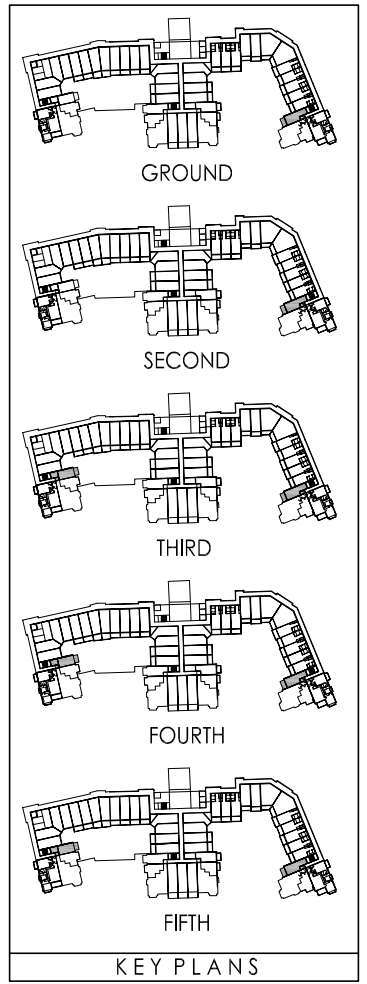

AREAS:	
A/C:	422 sq.ft.
TERRACE:	76 sq.ft.
TOTAL:	498 sq.ft.

UNITS:	105
	205
	305/347
	405/447
	505/547

1 EMPRESS RESIDENCE FLOOR PLAN
 SCALE 1/8" = 1'-0"