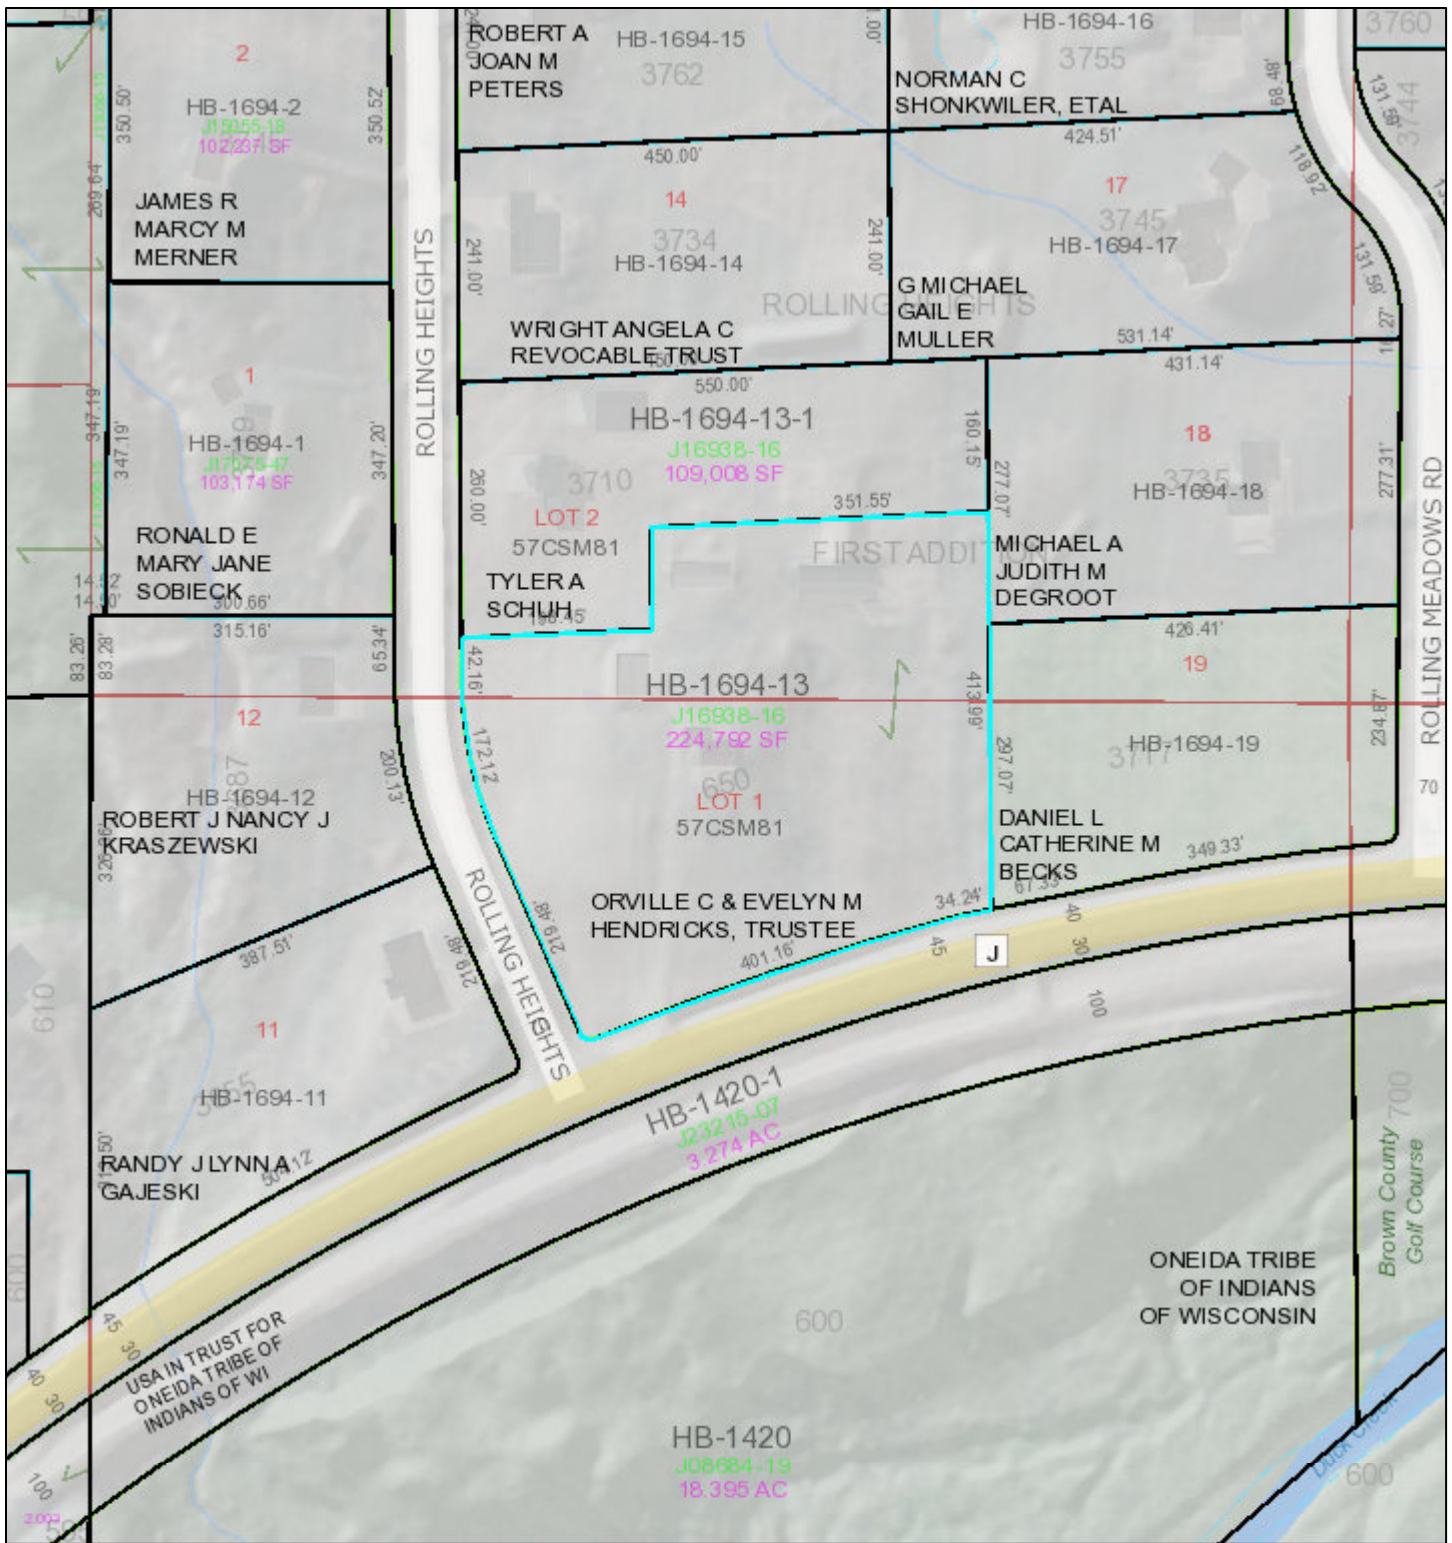

Part of Brown County WI

7/8/2019, 12:24:54 PM

1:2,400

Brown County
Brown County WI

Part of Brown County WI

7/8/2019, 12:24:34 PM

1:2,400

Brown County
Brown County WI