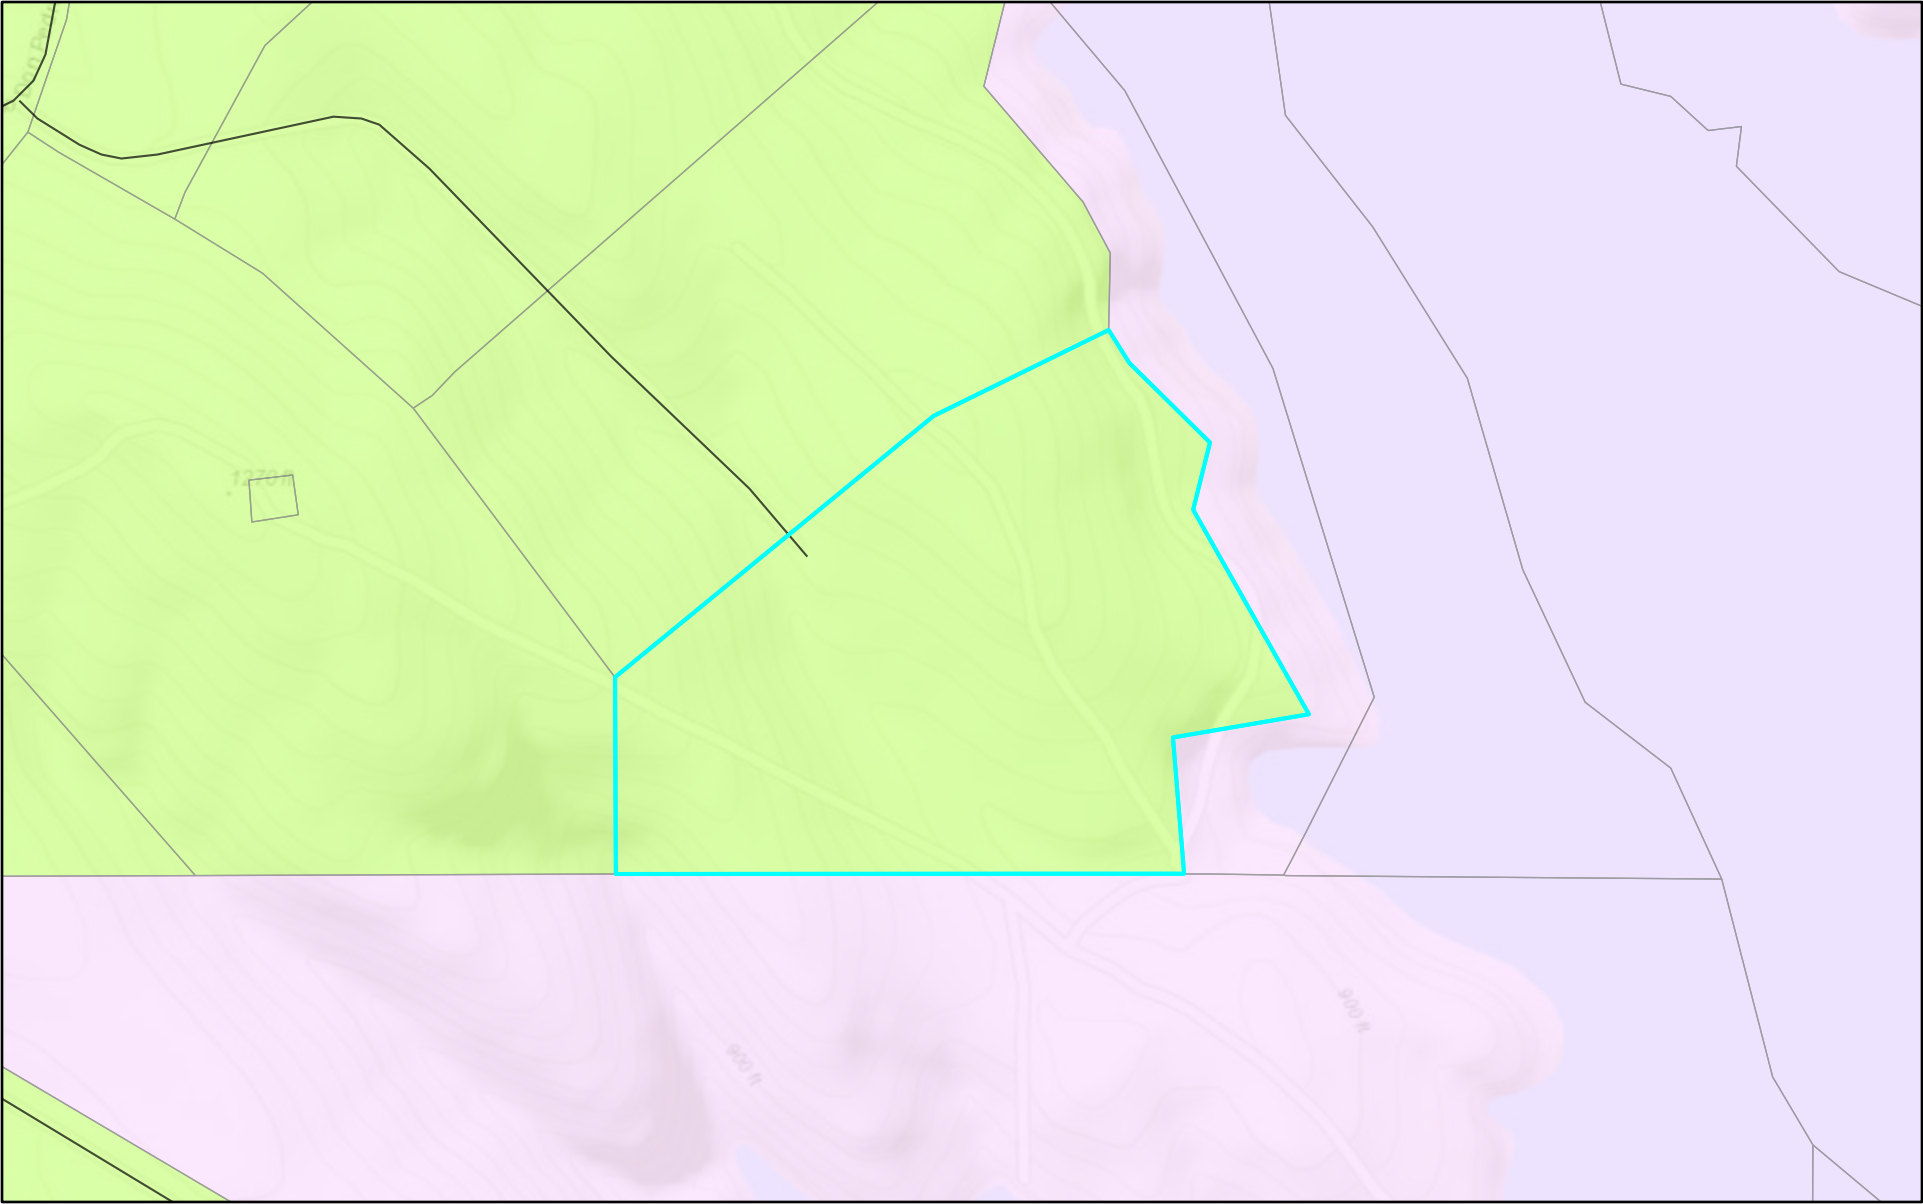

Tuolumne County Map

12/5/2019, 12:18:36 PM

Roads  Other Roads  Parcels_WithSiteAddress_View

Source: Esri, DigitalGlobe, GeoEye, Earthstar Geographics, CNES/Airbus

Interactive Web Map
Stanislaus County, USDA FSA |

Tuolumne County Map

12/5/2019, 12:17:51 PM

Roads
— Other Roads

□ Parcels_WithSiteAddress_View

General Plan Land Use Designations

AG - Agricultural

P - Public

1:9,028

Sources: Esri, HERE, Garmin, Intermap, increment P Corp., GEBCO, USGS,