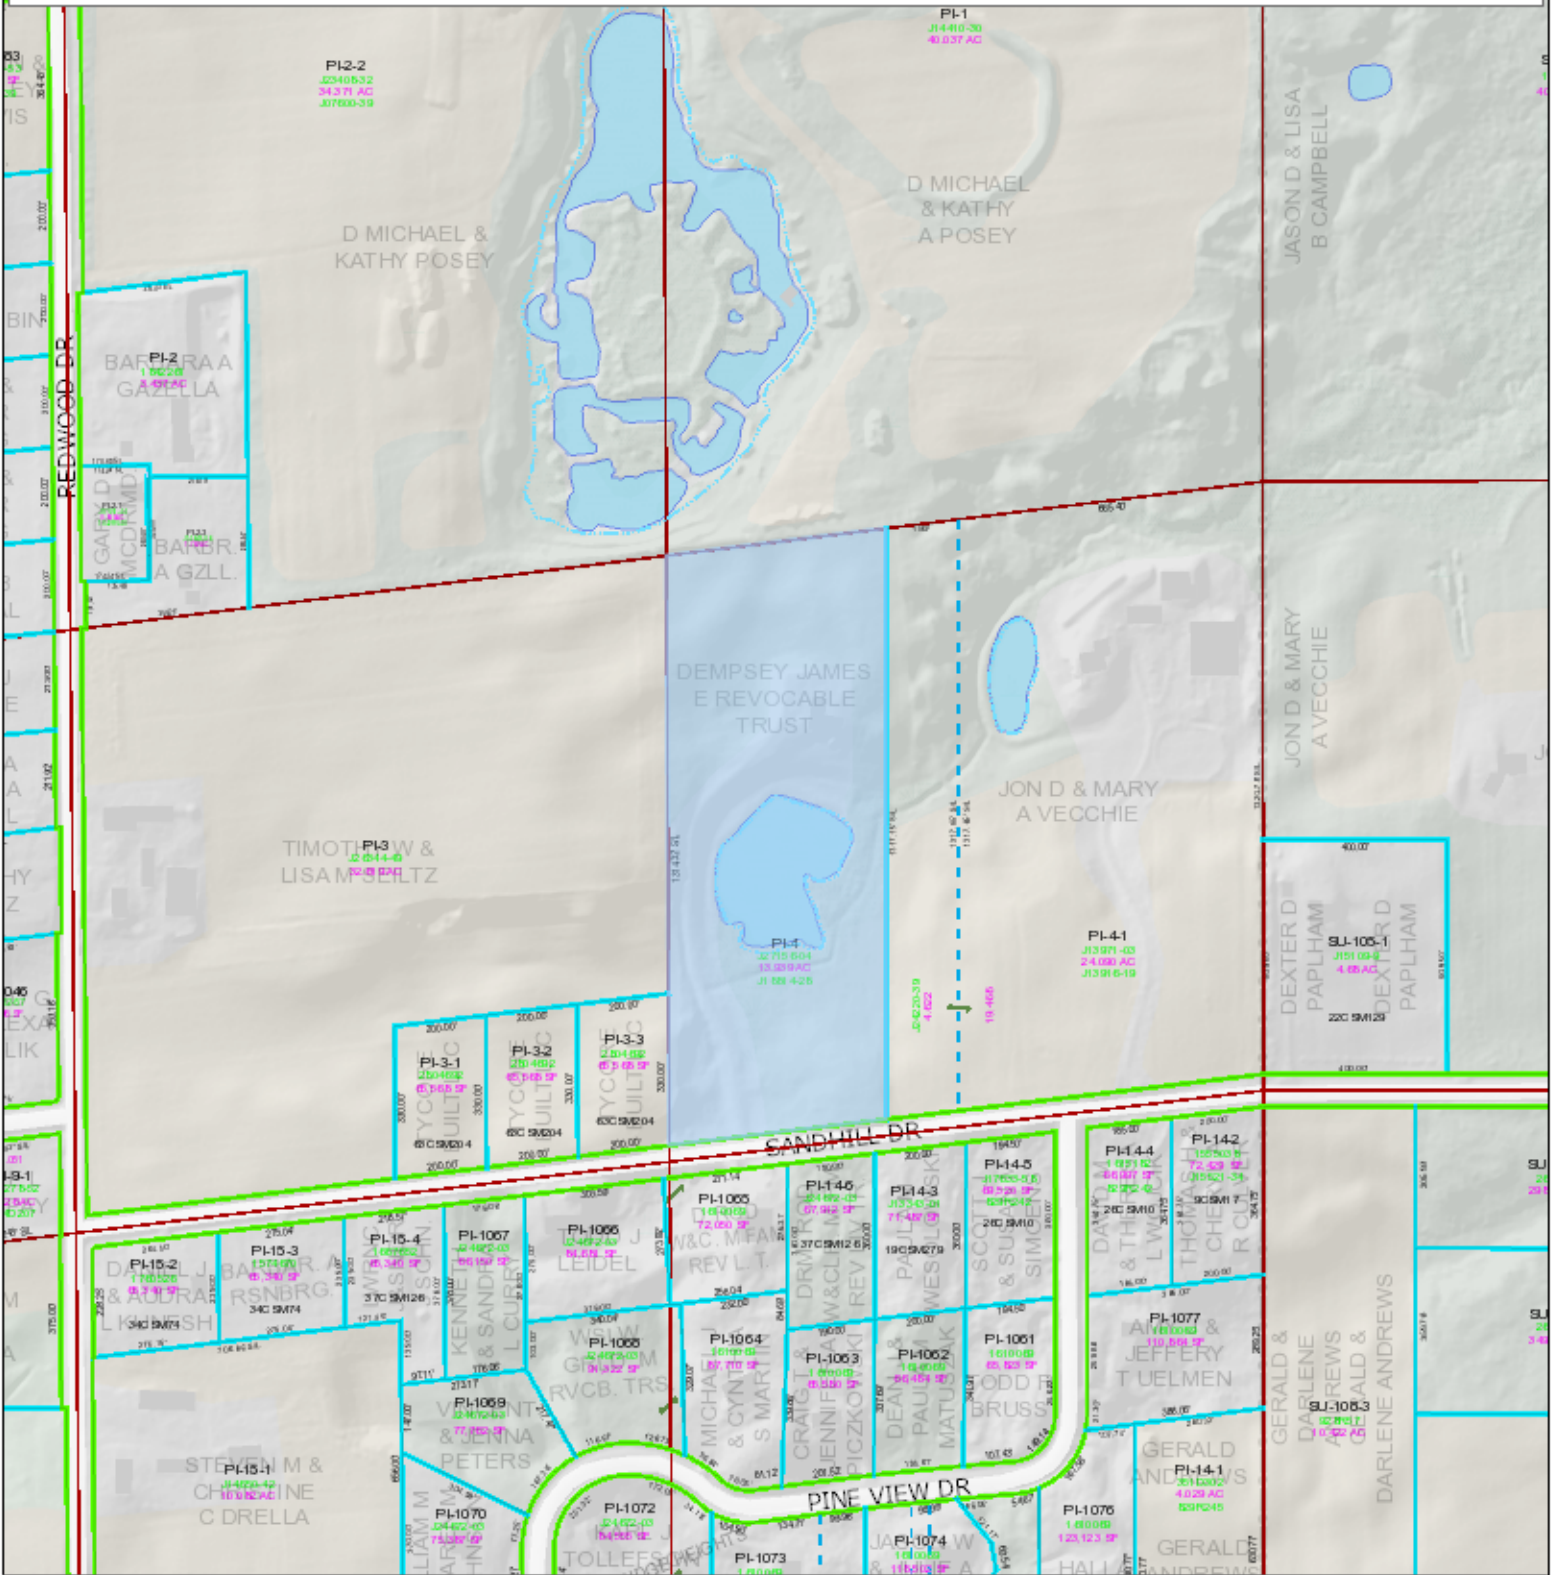

<Title>

A map key (legend) and other information about this map is available at: [maps.gis.co.brown.wi.us](http://maps.gis.co.brown.wi.us)  
Geographic Information System (GIS) data provided by: Brown County Planning & Land Services Department  
Brown County is not responsible for user-drawn graphics that may have been added to this GIS base map.  
This map is intended for advisory purposes only. It is based on sources believed to be reliable, but Brown County distributes this information on an "As Is" basis. No warranties are implied. Boundaries shown on this map are general representations only and should not be used for legal documentation, boundary survey determinations, or other property boundary issues.

08/20/2018  
Scale 1:4800